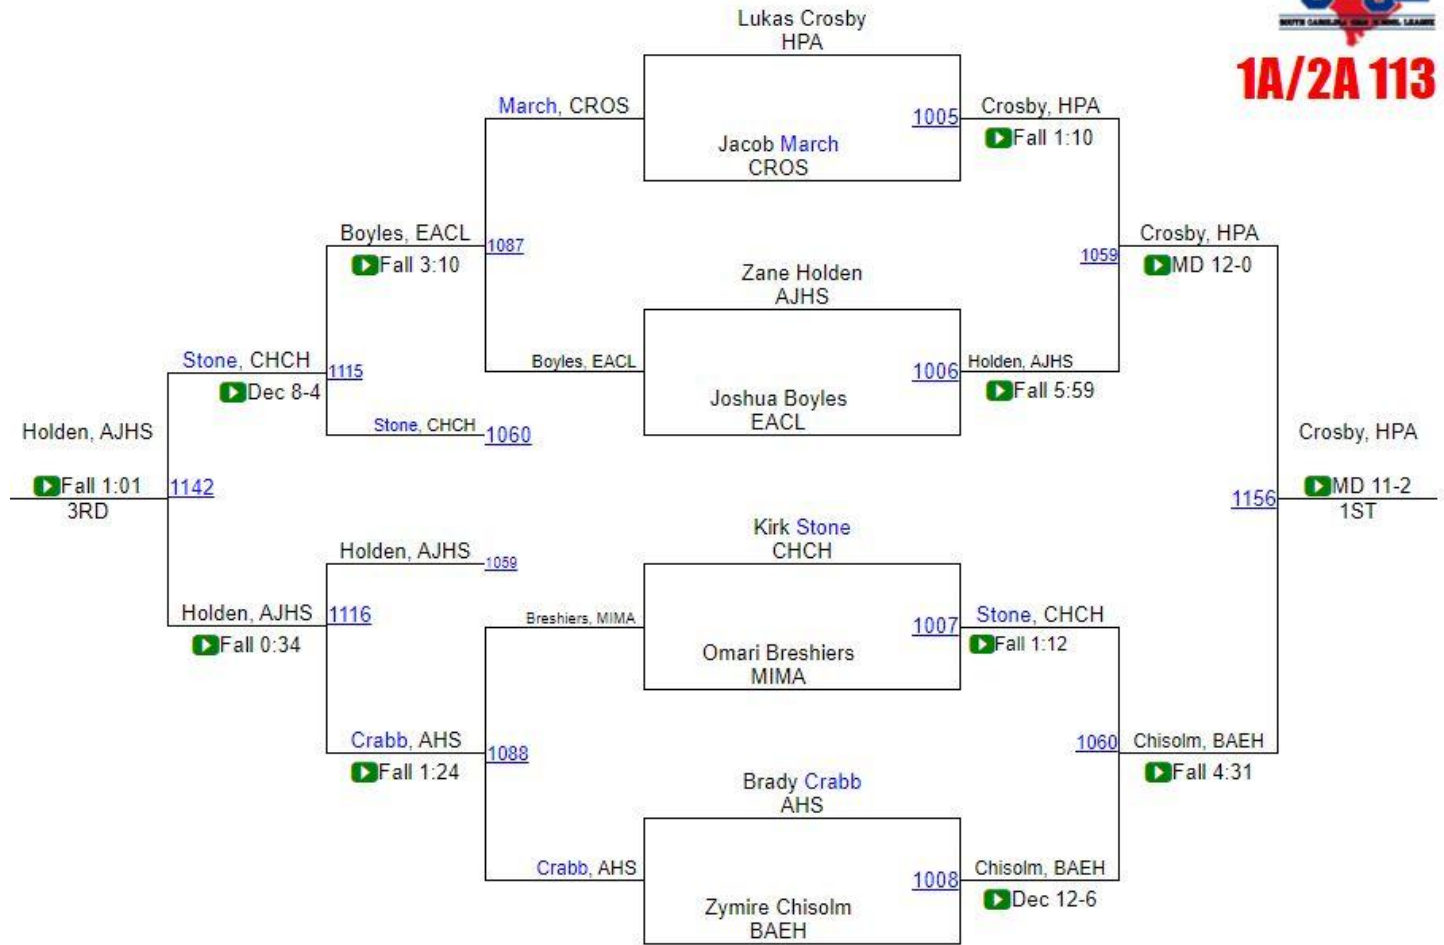

# SCHSL State Championships

**1A/2A 106**

# SCHSL State Championships

**1A/2A 113**