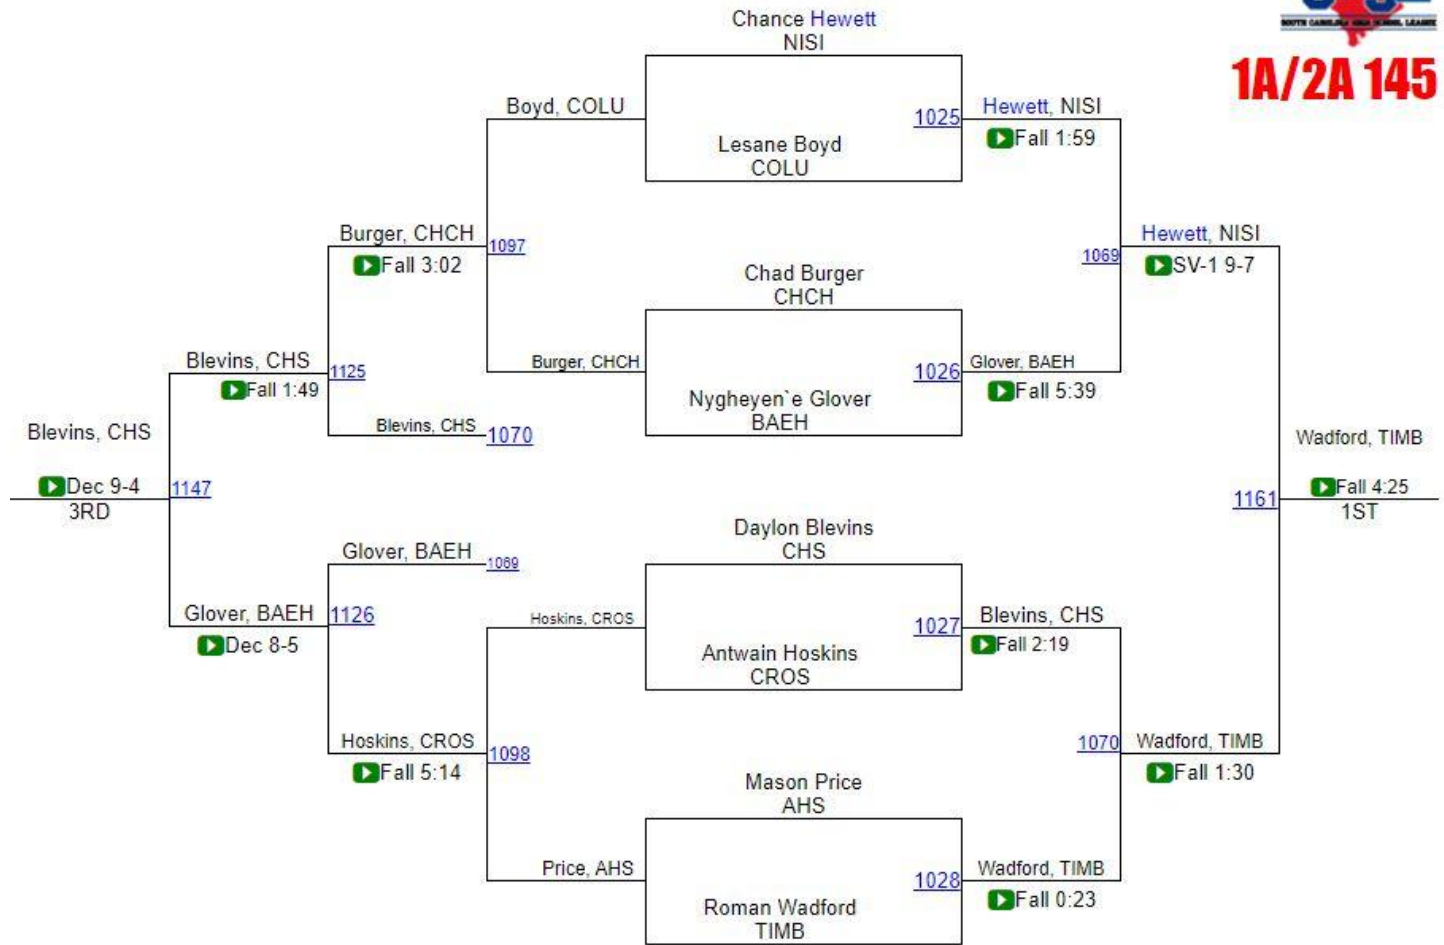

# SCHSL State Championships

**1A/2A 138**

# SCHSL State Championships

**1A/2A 145**