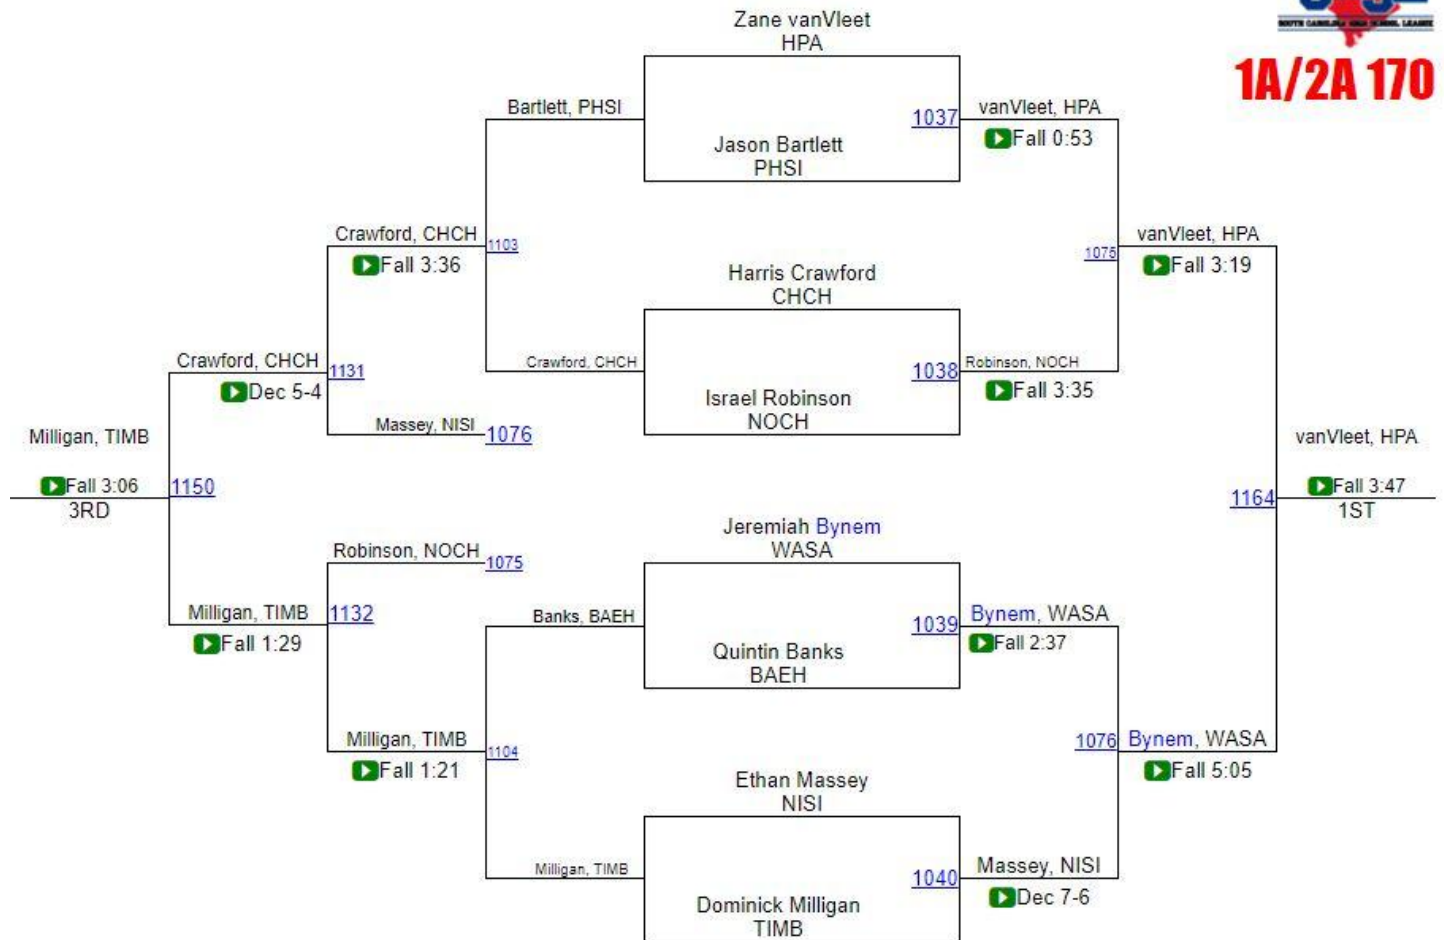

SCHSL State Championships

1A/2A 170