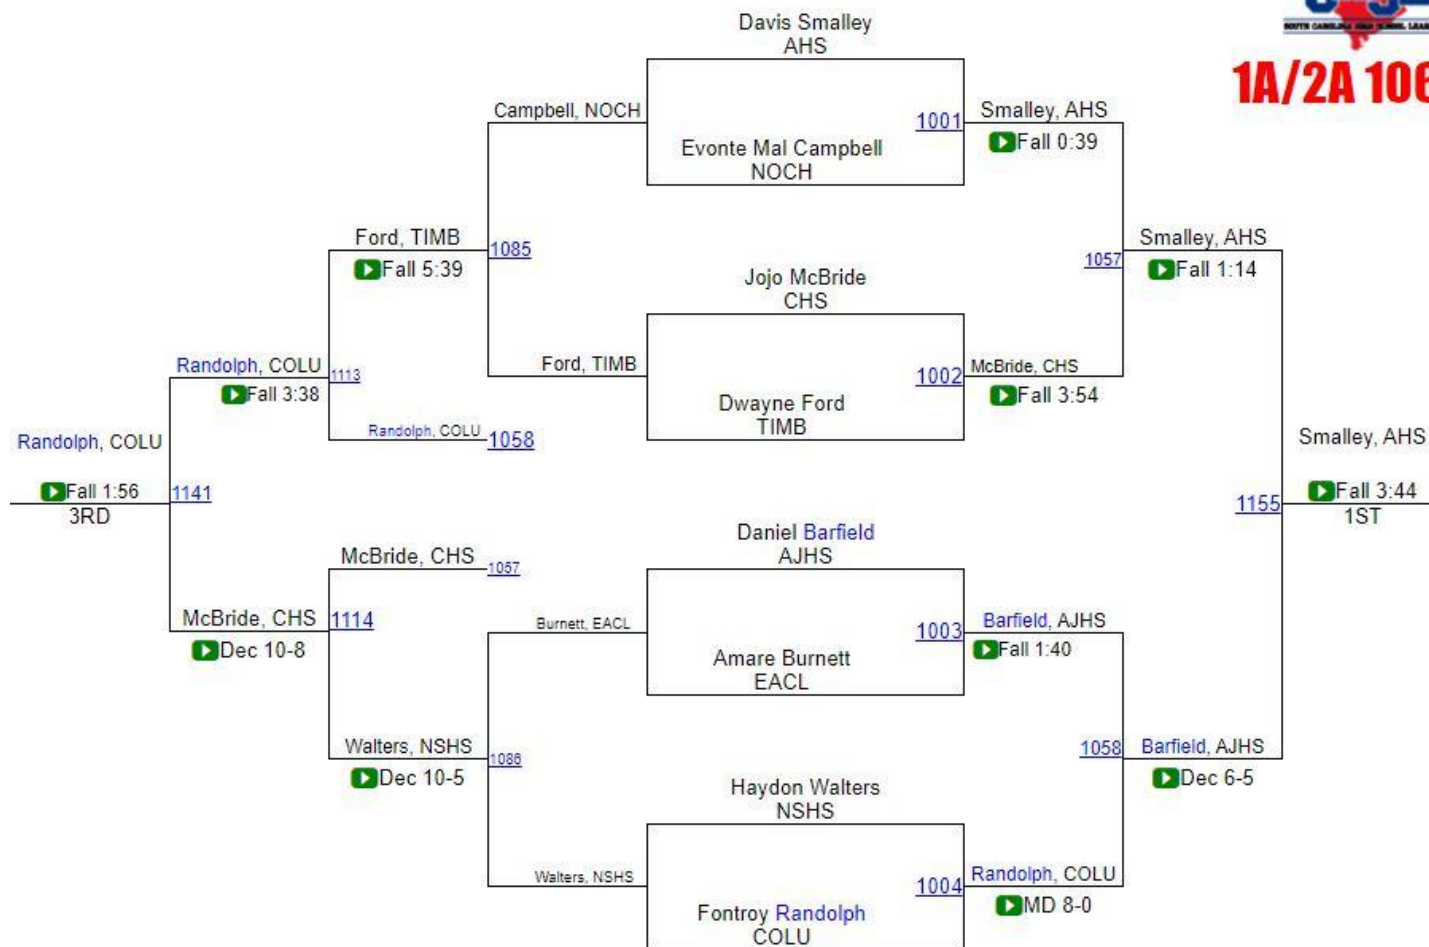

# SCHSL State Championships

**1A/2A 106**